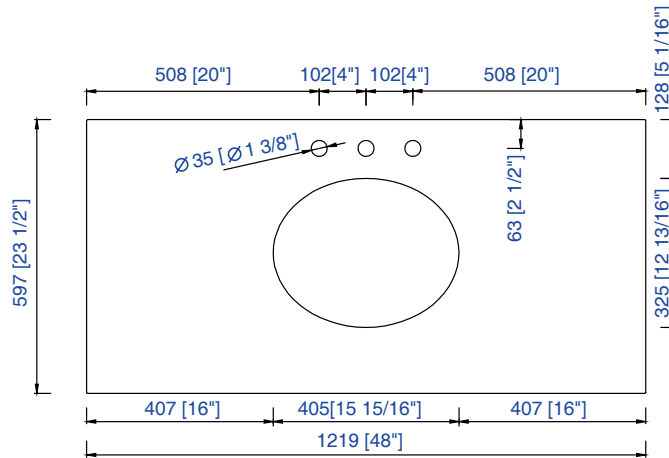

48" Vanity Top Spec Sheet

James Martin Vanities Company always recommends you consult and/or hire a professional contractor when installing your vanity cabinet and top.

3cm/1.18"
Countertop

James Martin - Natural Stone Countertop Measurement Specification

James Martin - Natural Stone & Solid Surface Countertop Measurement Specification

James Martin - Quartz Countertop Measurement Specification