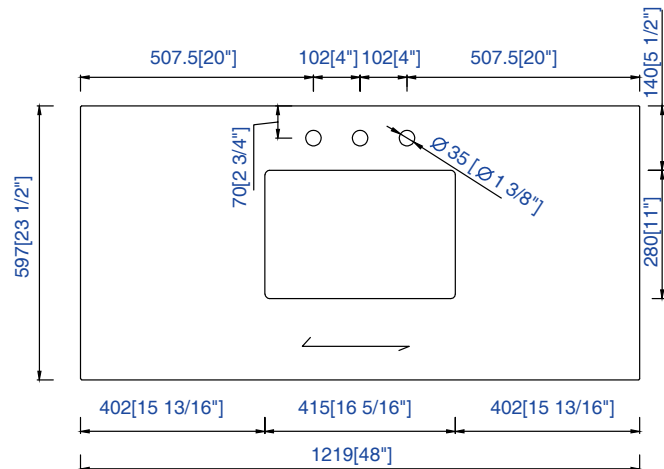

48" Vanity Top Spec Sheet

James Martin Vanities Company always recommends you consult and/or hire a professional contractor when installing your vanity cabinet and top.

3cm/1.18"
Countertop

James Martin - Natural Stone Countertop Measurement Specification

James Martin - Natural Stone & Solid Surface Countertop Measurement Specification

James Martin - Quartz Countertop Measurement Specification