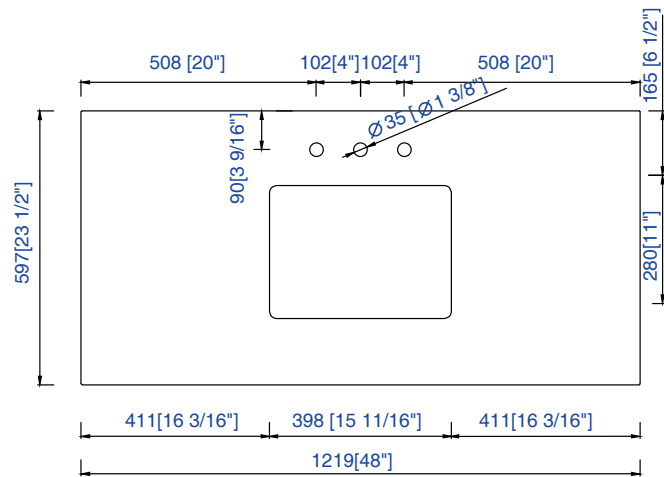

48" Vanity Top Spec Sheet

James Martin Vanities Company always recommends you consult and/or hire a professional contractor when installing your vanity cabinet and top.

3cm/1.18"
Countertop

James Martin - Natural Stone Countertop Measurement Specification

James Martin - Natural Stone & Solid Surface Countertop Measurement Specification

James Martin - Quartz Countertop Measurement Specification